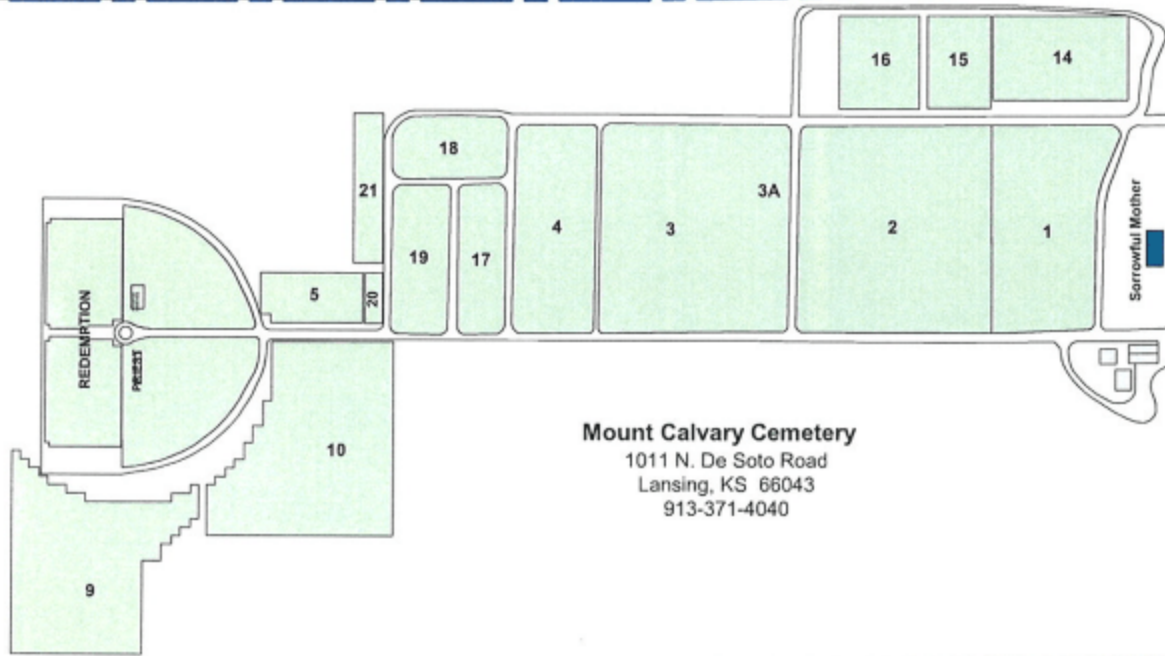

Eisenhower Road

West De Soto Road

De Soto Road

Sorrowful Mother

**Mount Calvary Cemetery**

1011 N. De Soto Road  
Lansing, KS 66043  
913-371-4040